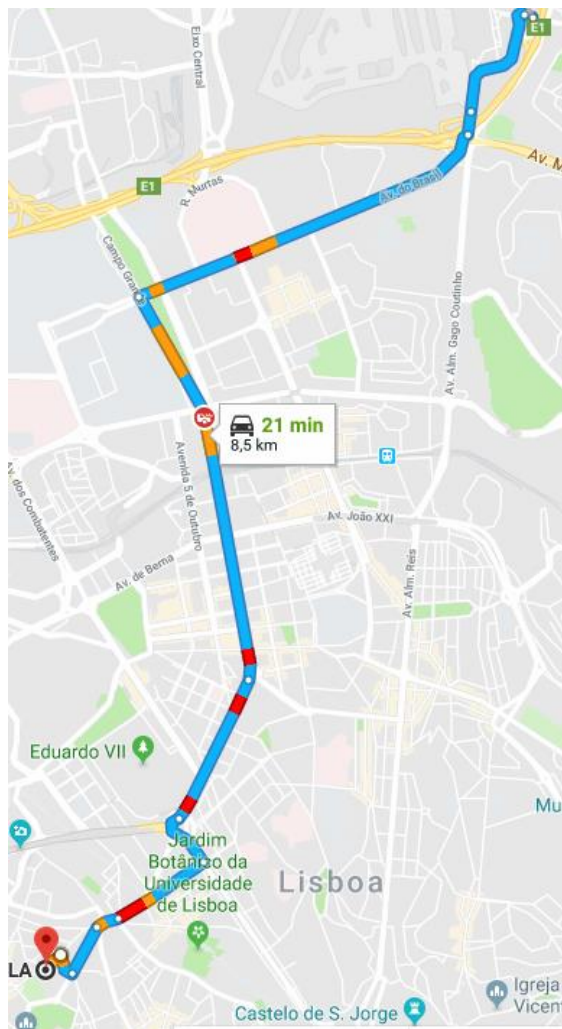

HOTEL DA ESTRELA

LISBOA

Departure from Lisbon Airport:

- Follow Avenida do Brasil, Avenida da República and Avenida Fontes Pereira de Melo to Rua Alexandre Herculano
- Turn right in the direction of Avenida Álvares Cabral
- Follow Avenida Álvares Cabral and turn right on to Rua Santa Isabel
- Continue on Rua Santa Isabel. head for Rua Saraiva de Carvalho
- Turn left towards Rua Saraiva de Carvalho

Hotel da Estrela
Rua Saraiva de Carvalho, 35
1250-242 Lisboa

UNLOCK
Boutique Hotels

Contactos
T. +351 211 900 100
hotel.daestrela@unlockhotels.com

HOTEL DA ESTRELA

LISBOA

Departures from the Lisbon Metro:

- Exit on the yellow line "Rato";
- Turn right at Rua do Sol to Rato and then turn left at Rua D. Dinis.

Hotel da Estrela
Rua Saraiva de Carvalho, 35
1250-242 Lisboa

UNLOCK
Boutique Hotels

Contactos
T. +351 211 900 100
hotel.daestrela@unlockhotels.com

HOTEL DA ESTRELA

LISBOA

Departure from Oporto

- Take the A1 to José Gomes Ferreira Street in Lisbon. Take the exit towards Amoreiras / Campolide / Campo Ourique / Estrela / Rato on Avenida Eng. Duarte Pacheco in direction to Largo do Rato.
- Continue on Rua José Gomes Ferreira until Largo do Rato.
- Follow Rua do Cabo to Rua Saraiva de Carvalho and at the beginning of the street you have our garage on the left