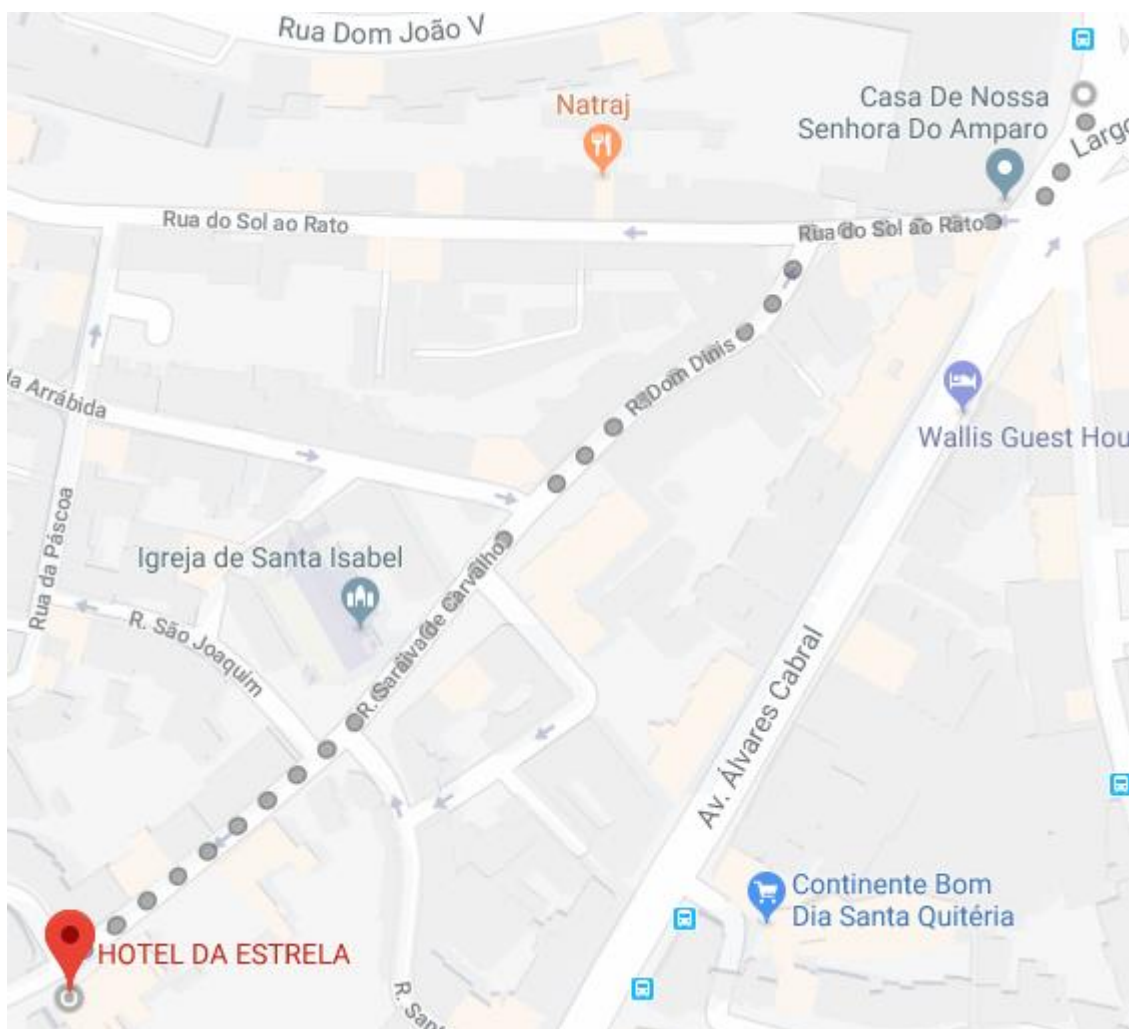

HOTEL DA ESTRELA

LISBOA

Departure from Lisbon Airport:

- Follow Avenida do Brasil, Avenida da República and Avenida Fontes Pereira de Melo to Rua Alexandre Herculano
- Turn right in the direction of Avenida Álvares Cabral
- Follow Avenida Álvares Cabral and turn right on to Rua Santa Isabel
- Continue on Rua Santa Isabel. head for Rua Saraiva de Carvalho
- Turn left towards Rua Saraiva de Carvalho

Hotel da Estrela
Rua Saraiva de Carvalho, 35
1250-242 Lisboa

UNLOCK
Boutique Hotels

Contactos
T. +351 211 900 100
hotel.daestrela@unlockhotels.com

HOTEL DA ESTRELA

LISBOA

Departures from the Lisbon Metro:

- Exit on the yellow line "Rato";
- Turn right at Rua do Sol to Rato and then turn left at Rua D. Dinis.

Hotel da Estrela
Rua Saraiva de Carvalho, 35
1250-242 Lisboa

UNLOCK
Boutique Hotels

Contactos
T. +351 211 900 100
hotel.daestrela@unlockhotels.com

HOTEL DA ESTRELA

LISBOA

Departure from Oporto

- Take the A1 to José Gomes Ferreira Street in Lisbon. Take the exit towards Amoreiras / Campolide / Campo Ourique / Estrela / Rato on Avenida Eng. Duarte Pacheco in direction to Largo do Rato.
- Continue on Rua José Gomes Ferreira until Largo do Rato.
- Follow Rua do Cabo to Rua Saraiva de Carvalho and at the beginning of the street you have our garage on the left