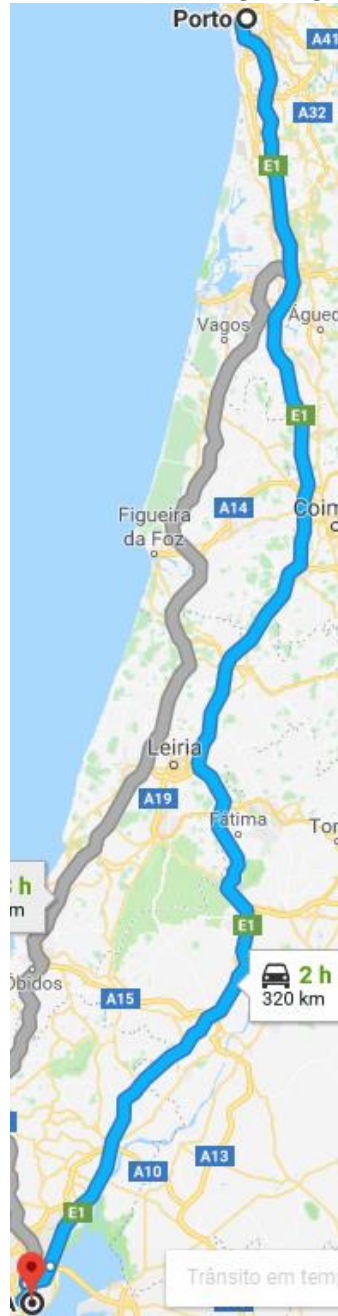

HOTEL DA ESTRELA

LISBOA

Departure from Lisbon Airport:

- Follow Avenida do Brasil, Avenida da República and Avenida Fontes Pereira de Melo to Rua Alexandre Herculano
- Turn right in the direction of Avenida Álvares Cabral
- Follow Avenida Álvares Cabral and turn right on to Rua Santa Isabel
- Continue on Rua Santa Isabel. head for Rua Saraiva de Carvalho
- Turn left towards Rua Saraiva de Carvalho

Hotel da Estrela
Rua Saraiva de Carvalho, 35
1250-242 Lisboa

UNLOCK
Boutique Hotels

Contactos
T. +351 211 900 100
hotel.daestrela@unlockhotels.com

HOTEL DA ESTRELA

LISBOA

Departure from Oporto

- Take the A1 to José Gomes Ferreira Street in Lisbon. Take the exit towards Amoreiras / Campolide / Campo Ourique / Estrela / Rato on Avenida Eng. Duarte Pacheco in direction to Largo do Rato.
- Continue on Rua José Gomes Ferreira until Largo do Rato.
- Follow Rua do Cabo to Rua Saraiva de Carvalho and at the beginning of the street you have our garage on the left